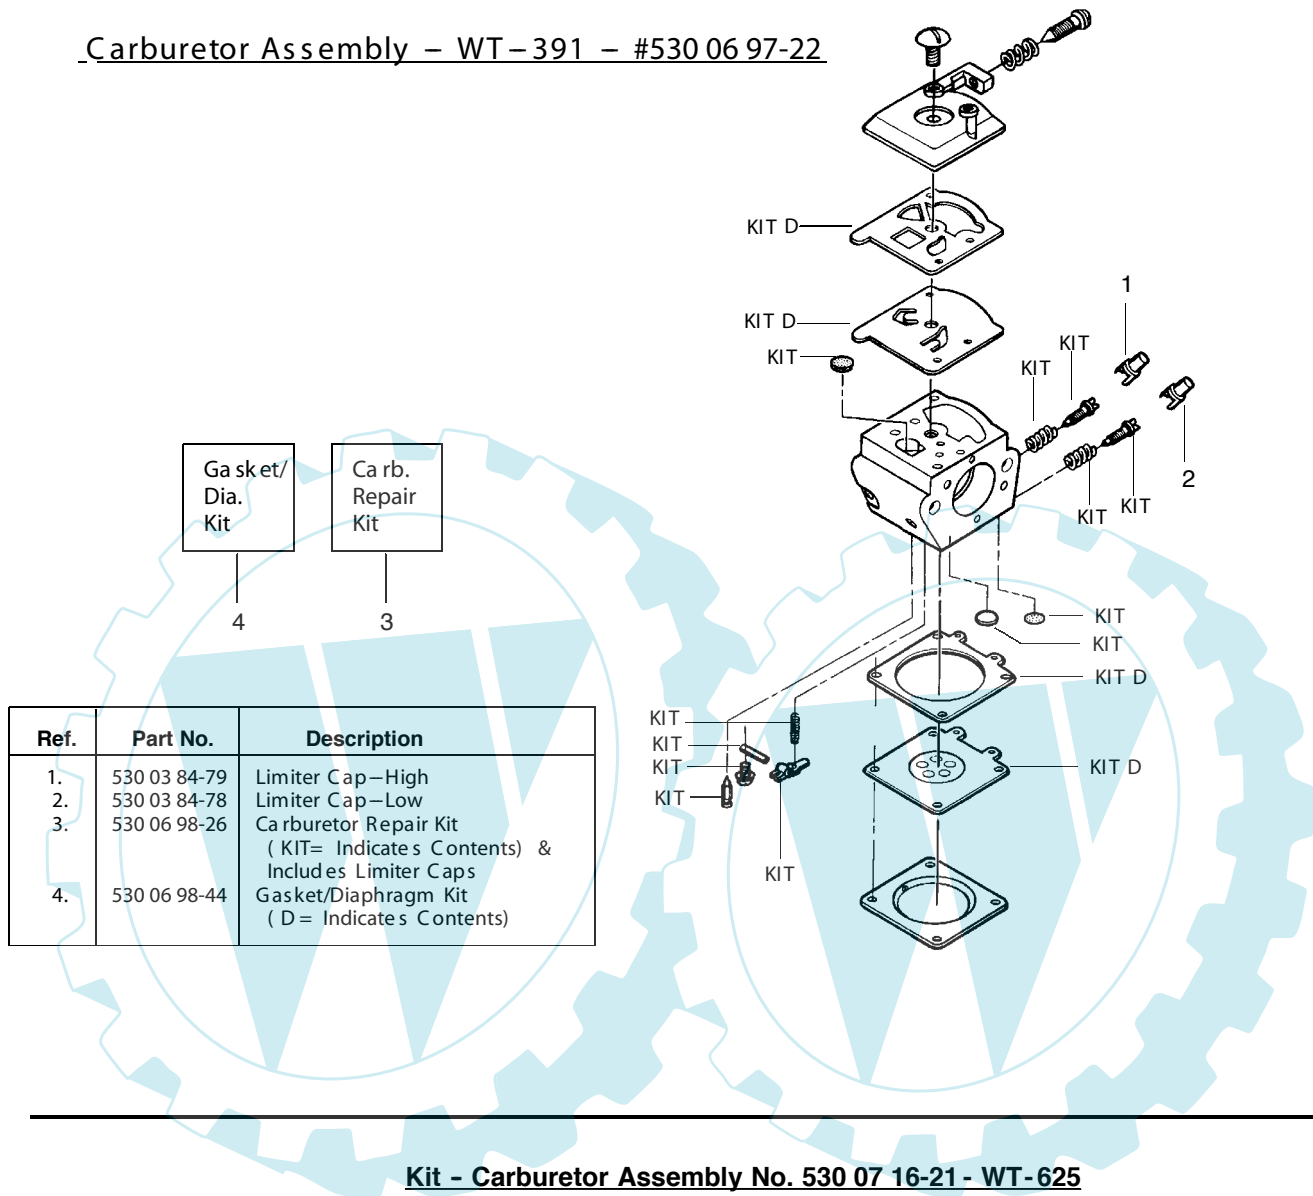

Ref.	Part No.	Description	Ref.	Part No.	Description	Ref.	Part No.	Description
1.	530 01 61-53	Screw	19.	530 03 61-03	Screen-Spark	36.	530 04 76-04	Housing-Air Filter
2.	530 05 57-09	Shield-Cylinder	20.	530 03 78-13	Diffuser-Muffler	37.	530 01 61-01	Nut
3.	530 04 72-13	Assy-Air Purge	21.	530 06 96-08	Gasket-Muffler (kit)	38.	530 03 77-93	Air Filter - Foam
4.	530 01 57-80	Screw	22.	530 04 72-07	Assy-Muffler (Incl. 17-21)	39.	530 03 11-35	Wrench-Bar
5.	530 09 56-46	Assy-Fuel Pick-up	23.	530 04 70-62	Assy-Crankshaft	40.	530 06 96-08	Kit-Engine Gasket (incl. 34,30,21)
6.	530 06 92-47	Kit-Line Purge/Carb. (Small Dia)	24.	530 03 79-35	Cap-Crankcase			
7.	530 06 92-16	Kit-Line Purge/Tank (large line)	25.	530 05 63-63	Assy-Seal & Bearing			
8. n	530 03 55-26	Grommet-Carb Adjust.	26.	530 03 87-29	Ring-Piston			
9.	530 05 41-44	Seal-Carb Adapter	27.	530 01 56-97	Retainer - Piston Pin			
10.	952 0 301-50	Spark Plug (RCJ-7Y)	28.	530 07 14-08	Kit-Piston - (incl. 26-27)			
11.	530 01 61-36	Clip-High Tension Lead	29.	530 07 14-12	Kit-Cylinder			
12.	530 04 91-17	Assy-Wire Harness (includes switch)	30.	530 06 96-08	Gasket-Carb. Adapter (kit)			
13.	530 01 58-14	Screw	31.	530 01 61-87	Screw			
14. n	530 03 91-98	Module-Ignition	32.	530 04 97-00	Kit-Carb. Adapter			
15.	530 04 74-42	Strap-Ground	33.	530 01 63-86	Screw			
16.	530 03 76-52	Insulator-Heat	34.	530 06 96-08	Carb. Gasket (kit)			
17.	530 04 98-70	Back Plate-Muffler	35.	---	Kit-Carburetor			
18.	530 01 61-32	Screw	n	530 06 97-22	(WT-391)			
				530 07 16-21	(WT-625)			
								Not Shown
								530 16 32-80 Manual - (Scan)
								530 16 32-81 Manual - (Euro - I)
								530 04 76-30 Decal - Stop

n = NEW PART NUMBER FOR THIS IPL

K= REFER TO THE SERVICE REFERENCE INDICATED FOR MORE INFORMATION. (LOCATED AT END OF IPL)

Carburetor Assembly – WT-391 – #530 06 97-22

Kit - Carburetor Assembly No. 530 07 16-21 - WT-625