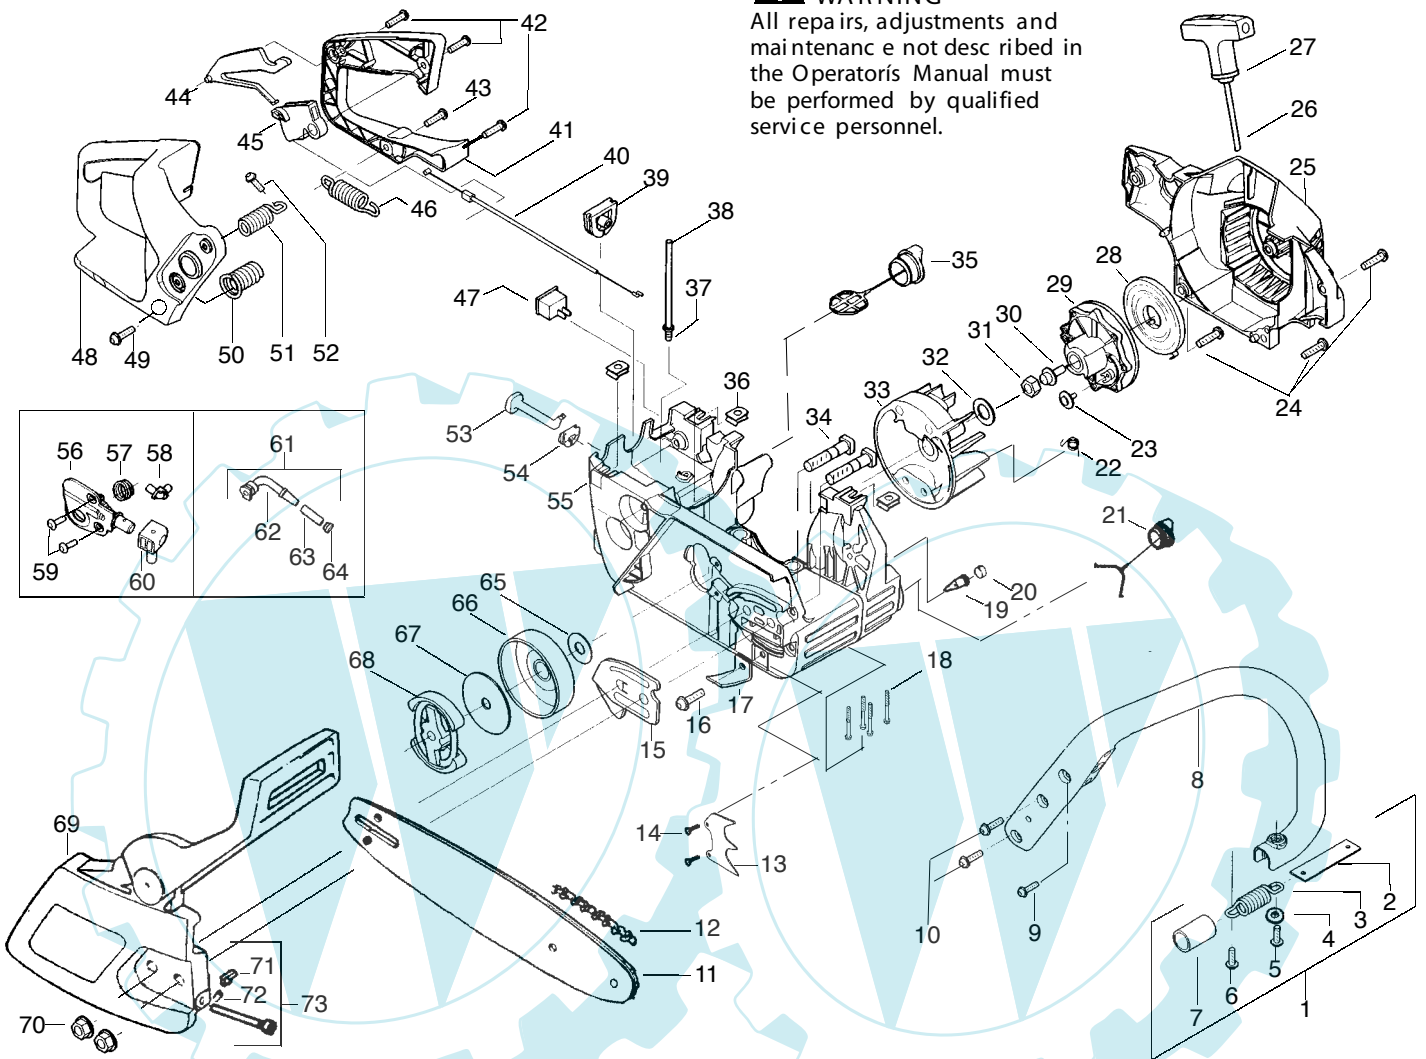

▲ WARNING

All repairs, adjustments and maintenance not described in the Operator's Manual must be performed by qualified service personnel.

Ref.	Part No.	Description	Ref.	Part No.	Description	Ref.	Part No.	Description
1.	530 04 79-63	Assy.—Isolator	27.	530 05 64-02	Handle—Starter	53.	530 04 76-05	Knob—Choke
2.	530 04 76-08	Strap—Limiter	28.	530 02 75-31	Spring—Recoil	54.	530 04 90-05	Grommet—Knob
3.	530 04 20-82	Spring—Isolator	29.	530 03 78-17	Pulley—Starter	55.	530 05 65-99	Assy—Chassis
4.	530 01 51-23	Washer	30.	530 01 59-20	Screw	56.	530 07 12-59	Kit—Oil Pump (Incls. 57, 58, 60)
5.	530 01 60-18	Screw	31.	530 01 61-34	Nut—Flywheel	57.	530 03 78-20	Gear—Worm Spring
6.	530 01 58-43	Screw	32.	530 01 51-27	Washer—Flywheel	58.	530 04 94-77	Elbow—Oil Pickup
7.	530 03 61-42	Sleeve—AV Spring	33.	530 03 92-09	Assy—Flywheel	59.	530 01 60-64	Screw
8.	530 04 75-83	Handle—Front	34.	530 01 61-33	Bolt—Bar	60.	530 01 92-06	Seal Block
9.	530 01 59-40	Screw	35.	530 04 71-92	Assy—Fuel Cap	61.	530 04 76-63	Assy—Oil Pickup (Incl. 62—64)
10.	530 01 58-14	Screw	36.	530 01 59-22	Nut—iUi—Type	62.	530 03 83-73	Pick-up Oiler
11.	---	Bar	37.	530 02 38-77	Fitting—fuel line	63.	530 03 78-21	Filter—Oil
12.	---	Chain	38.	530 06 92-16	Kit—Fuel line (large)	64.	530 03 01-89	Plug—Oil Filter
13.	530 01 43-81	Kit—Assy Spike(incl.14)	39.	530 04 76-31	Grommet—Ca ble	65.	530 01 59-07	Washer—Thrust
14.	530 01 58-05	Screw	40.	530 04 76-02	Ca ble—Throttle	66.	530 04 70-61	Assy.—Clutch Drum w/bearing
15.	530 03 82-38	Plate—Bar Mounting	41.	530 04 75-81	Cover—Rear Handle	67.	530 01 56-11	Washer—Clutch
16.	530 01 58-14	Screw	42.	530 01 59-06	Screw	68.	530 01 49-49	Assy. Clutch
17.	530 02 98-50	Chain Catcher	43.	530 01 58-86	Screw	69.	530 05 46-78	Assy—Chain Brake
18.	530 01 61-32	Screw	44.	530 03 60-98	Lockout—Throttle	70.	530 01 59-17	Nut—Bar Mounting
19.	530 02 61-19	Check Valve	45.	530 03 60-97	Trigger—Throttle	71.	530 01 58-26	Pin—Retainer
20.	530 03 82-64	Plug—Bronze Vent	46.	530 04 20-82	Spring	72.	530 03 85-93	Retainer
21.	530 01 08-46	Assy—Oil Cap	47.	530 06 95-72	Kit—Switch	73.	530 06 96-11	Kit—Bar Adjust
22.	530 02 38-17	Spring—Starter Dog	48.	530 04 75-82	Handle—Rear			
23.	530 01 60-80	Screw	49.	530 01 58-14	Screw			
24.	530 01 58-92	Screw	50.	530 05 32-74	Assy. Isolator—lower			
25.	530 05 70-99	Housing—Fan	51.	530 07 13-85	Kit—Isolator (Upper)			
26.	530 06 92-32	Kit—Rope	52.	530 01 58-75	Screw			

n = NEW PART NUMBER FOR THIS IPL

K= REFER TO THE SERVICE REFERENCE INDICATED FOR MORE INFORMATION. (LOCATED AT END OF IPL)