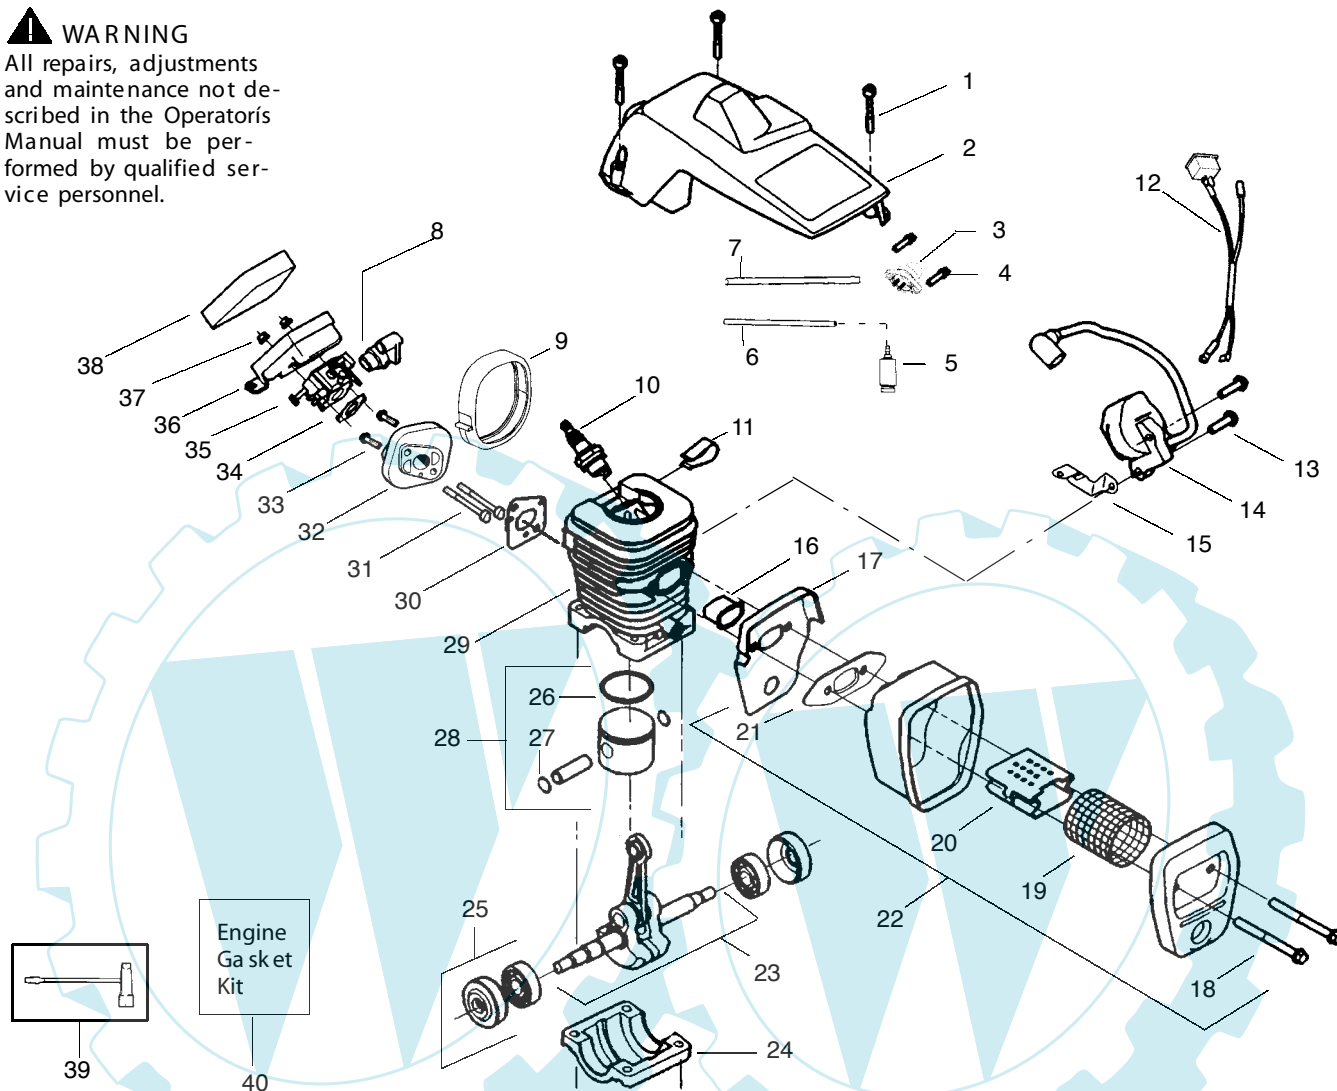

Ref.	Part No.	Description	Ref.	Part No.	Description	Ref.	Part No.	Description
1.	530 01 61-53	Screw	19.	530 03 61-03	Screen-Spark	36.	530 04 76-04	Housing-Air Filter
2.	530 05 57-09	Shield-Cylinder	20.	530 03 78-13	Diffuser-Muffler	37.	530 01 61-01	Nut
3.	530 04 72-13	Assy-Air Purge	21.	530 06 96-08	Gasket-Muffler (kit)	38.	530 03 77-93	Air Filter - Foam
4.	530 01 57-80	Screw	22.	530 04 72-07	Assy-Muffler (Incl. 17-21)	39.	530 03 11-35	Wrench-Bar
5.	530 09 56-46	Assy-Fuel Pick-up	23.	530 04 70-62	Assy-Crankshaft	40.	530 06 96-08	Kit-Engine Gasket (incl. 34,30,21)
6.	530 06 92-47	Kit-Line Purge/Carb. (Small Dia)	24.	530 03 79-35	Cap-Crankcase			
7.	530 06 92-16	Kit-Line Purge/Tank (large line)	25.	530 05 63-63	Assy-Seal & Bearing			
8. n	530 03 55-26	Grommet-Carb Adjust.	26.	530 03 87-29	Ring-Piston			
9.	530 05 41-44	Seal-Carb Adapter	27.	530 01 56-97	Retainer - Piston Pin			
10.	952 0 301-50	Spark Plug (RCJ-7Y)	28.	530 07 14-08	Kit-Piston - (incl. 26-27)			
11.	530 01 61-36	Clip-High Tension Lead	29.	530 07 14-12	Kit-Cylinder			
12.	530 04 91-17	Assy-Wire Harness (includes switch)	30.	530 06 96-08	Gasket-Carb. Adapter (kit)			
13.	530 01 58-14	Screw	31.	530 01 61-87	Screw			
14. n	530 03 91-98	Module-Ignition	32.	530 04 97-00	Kit-Carb. Adapter			
15.	530 04 74-42	Strap-Ground	33.	530 01 63-86	Screw			
16.	530 03 76-52	Insulator-Heat	34.	530 06 96-08	Carb. Gasket (kit)			
17.	530 04 98-70	Back Plate-Muffler	35.	---	Kit-Carburetor			
18.	530 01 61-32	Screw	n	530 06 97-22	(WT-391)			
				530 07 16-21	(WT-625)			
								Not Shown
								530 16 32-80 Manual - (Scan)
								530 16 32-81 Manual - (Euro - I)
								530 04 76-30 Decal - Stop